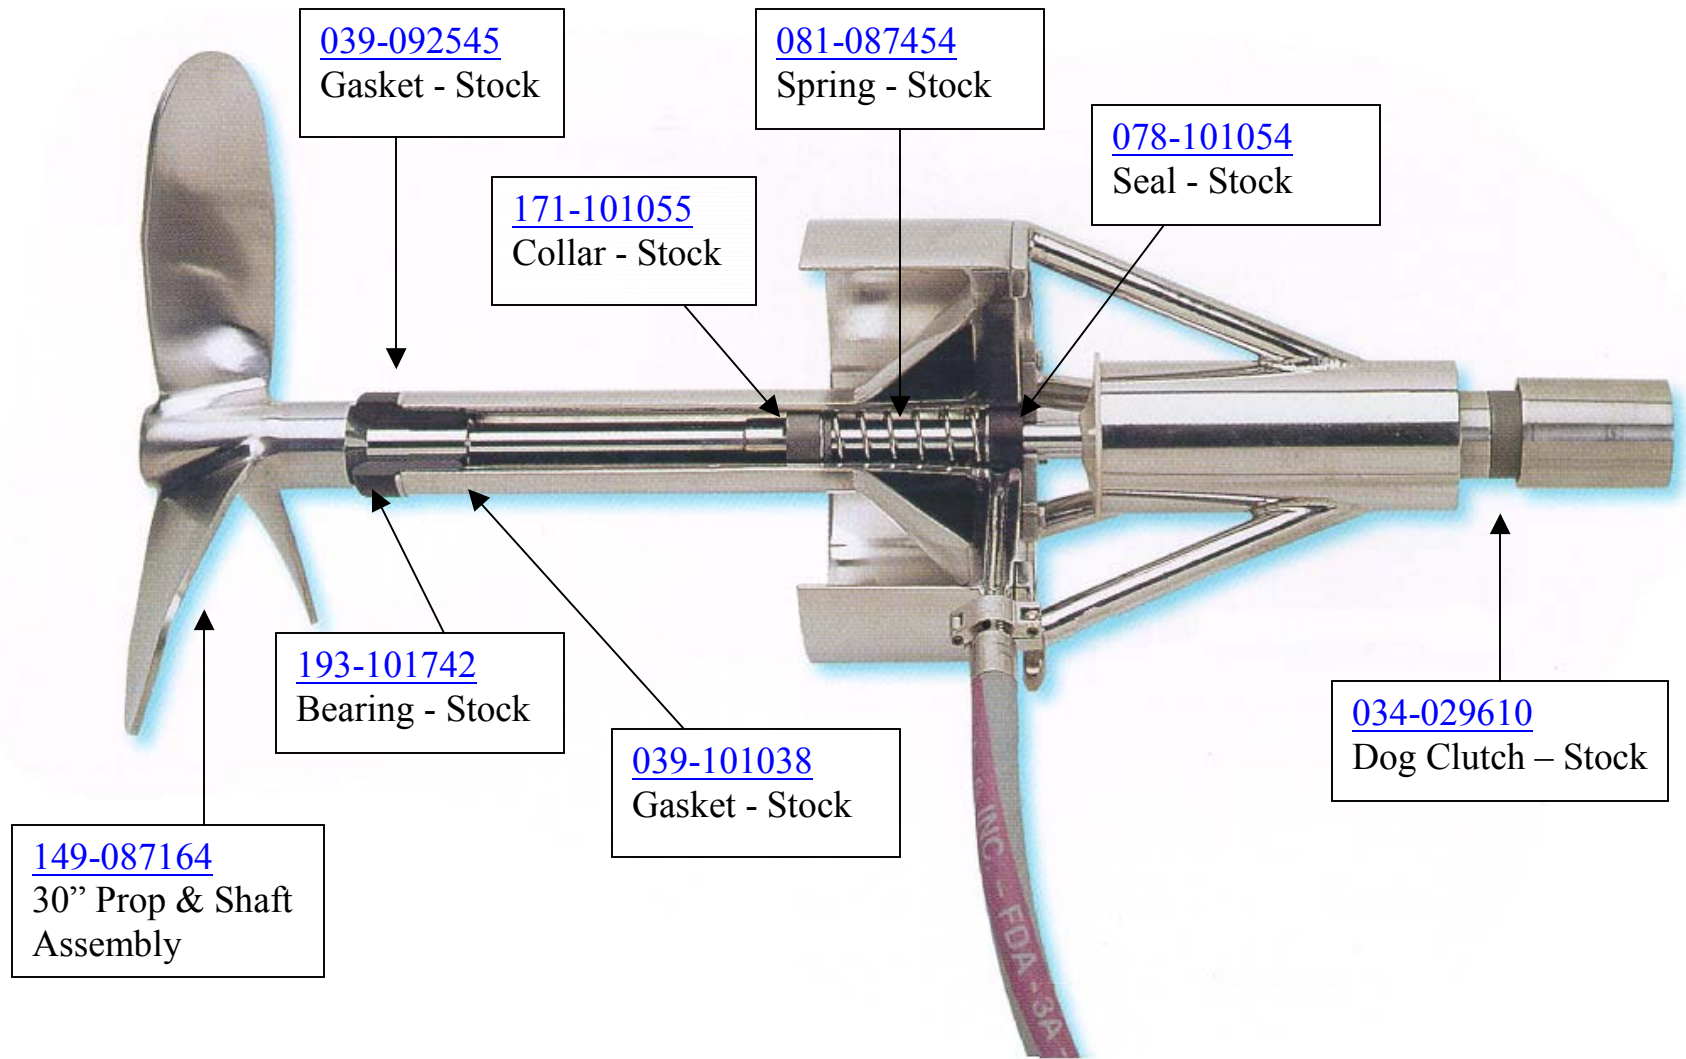

CIPA-H Agitator Assembly - 30"

(click on part links for individual photos)

NOTE: HORSEPOWER AND OTHER GEARMOTOR SPECIFICATIONS MAY VARY BASED ON APPLICATION.